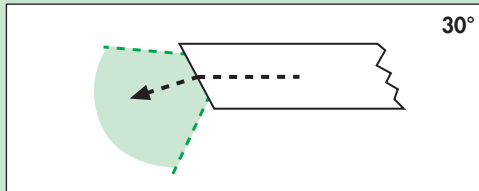

30°

412-19500

CYSTOLUX-Telescope 30°

- Working length: 300 mm
- Connector for Storz/Wolf/ACMI light guide