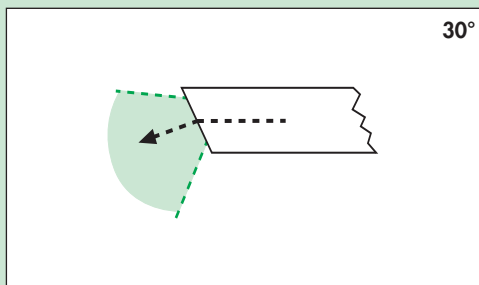

429-61050

HD LAPALUX-Telescope 30°

- Working length: 300 mm
- Connector for Storz/Wolf/ACMI

429-61200

LAPALUX-Telescope 30°

- Working length: 300 mm
- Connector for Storz/Wolf/ACMI

429-61200 BA

- Working length: 510 mm