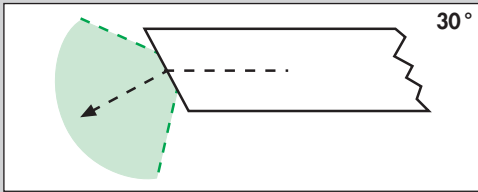

HYSTEROSCOPY

HYSTOLUX - TELESCOPES

Products

Order-No.

Description

426-19500

Hystolux-Telescope 30°

- Working length: 300 mm
- Connector for Storz/Wolf/ACMI light guide

Ø 4.0 mm