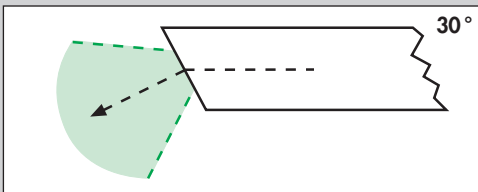

#### Hystolux-Telescope 30°

- Working length: 300 mm
- Connector for Storz/Wolf/ACMI light guide

Ø 4.0 mm

426-19600