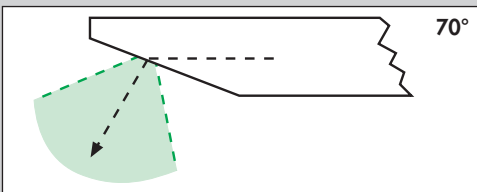

461-20300

SINOLUX-Telescope 70°

- Working length: 175 mm
- Connector for Storz/Wolf/ACMI light guide

Ø 2.7 mm