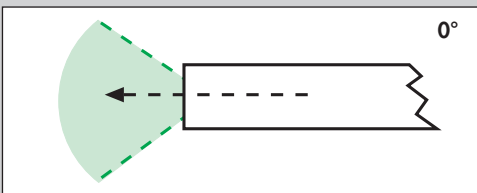

461-28300

SINOLUX-Telescope 0°

- Working length: 180 mm
- Connector for Storz/Wolf/ACMI light guide