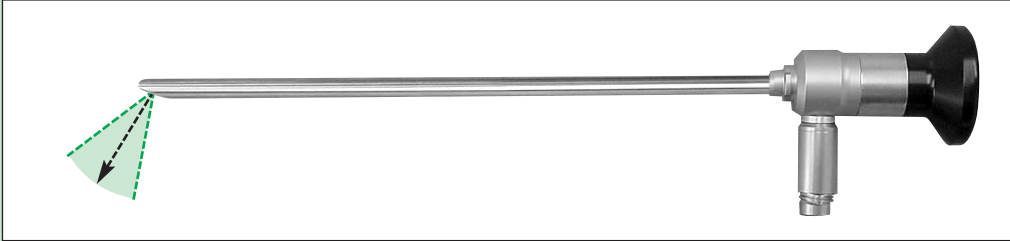

TELESCOPE FOR LARYNGO - PHARYNGOSCOPY

Product

Order-No.

Description

Ø 6.0 mm

463-20200

Telescope 70°

- Working length: 175 mm
- Connector for Storz/Wolf/ACMI light guide

MGB

MGB Endoskopische Geräte GmbH Berlin
Schwarzschildstrasse 6 · 12489 Berlin, Germany
Phone: +49-30-63 92 -70 10/-70 00
Fax: +49-30-63 92 -70 11
E-mail: sales@mgb-berlin.de
Internet: www.mgb-berlin.de

DELRUSEUROPE

Delrus Europe Kft.

Allee Corner Business Center
Corner Tower, 4th floor
Hungary, 1117 Budapest, Október 23. utca 8-10.
Tel.: +36 1 882-3579,
Fax: +36 1 882-3501
E-mail: delrus.e@delruseurope.com
Web: www.delruseurope.com