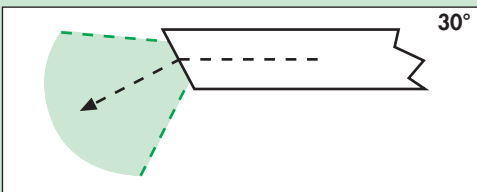

a 465-27200

a **OTOLUX-Telescope 30°**

- Working length: 100 mm
- Connector for Storz/Wolf/ACMI light guide

b 465-25200

b **OTOLUX-Telescope 30°**

- Working length: 45 mm
- Connector for Storz/Wolf/ACMI light guide