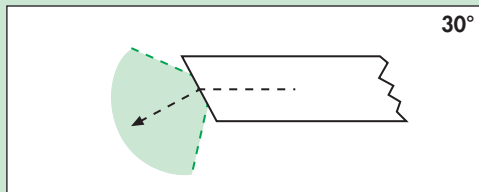

30°

412-19600

CYSTOLUX-Telescope 30° wideangle

- Working length: 300 mm
- Connector for Storz/Wolf/ACMI light guide

Not for Resectoscopes!