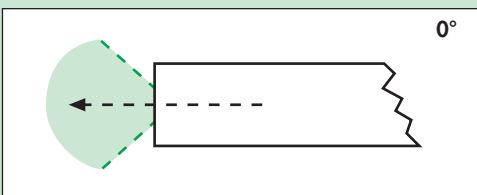

OTOLUX-TELESCOPES

Product

Order-No.

Description

465-18200

OTOLUX-Telescope 0°

- Working length: 50 mm
- Connector for Storz/Wolf/ACMI light guide

Ø 4.0 mm