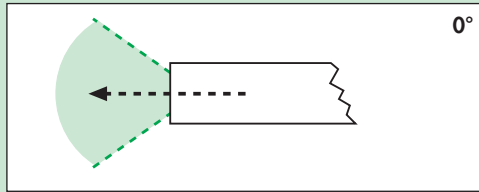

0°

412-18500

CYSTOLUX-Telescope 0°

- Working length: 300 mm
- Connector for Storz/Wolf/ACMI light guide