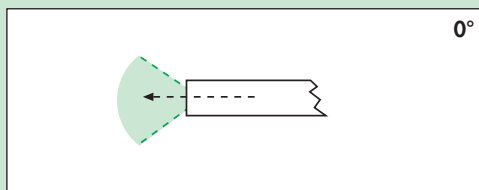

0°

412-28200

CYSTOLUX-Telescope 0°

- Working length: 180 mm
- Connector for Storz/Wolf/ACMI light guide

Ø 4.0 mm

Ø 2.9 mm

Ø 2.7 mm