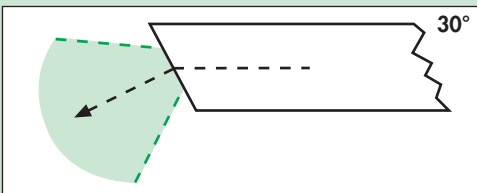

## OTOLUX-TELESCOPES

Product

Order-No.

Description

465-18200

**OTOLUX-Telescope 0°**

- Working length: 50 mm
- Connector for Storz/Wolf/ACMI light guide

Ø 4.0 mm