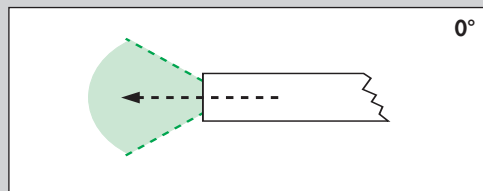

429-63000

LAPALUX-Telescope 0°

- Working length: 300 mm
- Connector for Storz/Wolf/ACMI