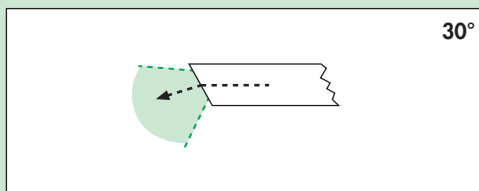

30°

412-29000

CYSTOLUX-Telescope 30°

- Working length: 300 mm
- Connector for Storz/Wolf/ACMI light guide