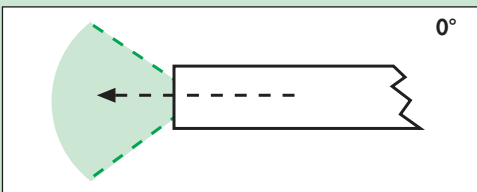

a 465-26200

a **OTOLUX-Telescope 0°**

- Working length: 100 mm
- Connector for Storz/Wolf/ACMI light guide

b 465-24200

b **OTOLUX-Telescope 0°**

- Working length: 45 mm
- Connector for Storz/Wolf/ACMI light guide