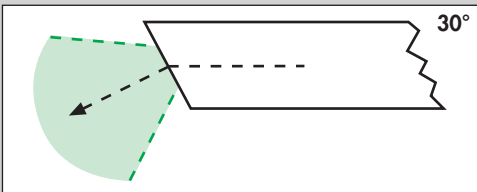

## SINOLUX-TELESCOPES

Product

Order-No.

Description

461-18300

**SINOLUX-Telescope 0°**

- Working length: 175 mm
- Connector for Storz/Wolf/ACMI light guide

Ø 4.0 mm