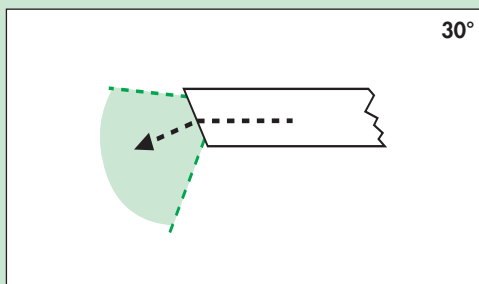

429-61200 BA

- Working length: 510 mm

429-67050

**HD LAPALUX-Telescope 0°**

- Working length: 300 mm
- Connector for Storz/Wolf/ACMI

429-67300

**LAPALUX-Telescope 0°**

- Working length: 300 mm
- Connector for Storz/Wolf/ACMI