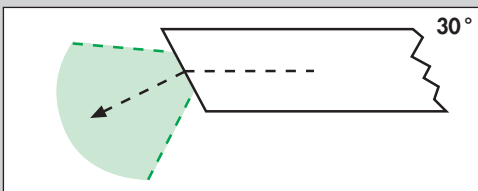

426-29000

Hystolux-Telescope 30°

- Working length: 300 mm
- Connector for Storz/Wolf/ACMI light guide