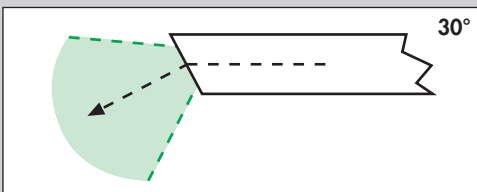

461-29300

SINOLUX-Telescope 30°

- Working length: 180 mm
- Connector for Storz/Wolf/ACMI light guide