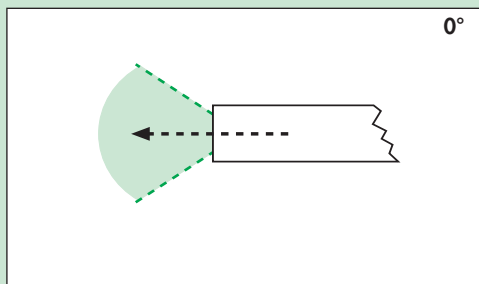

429-67050

HD LAPALUX-Telescope 0°

- Working length: 300 mm
- Connector for Storz/Wolf/ACMI

429-67300

LAPALUX-Telescope 0°

- Working length: 300 mm
- Connector for Storz/Wolf/ACMI