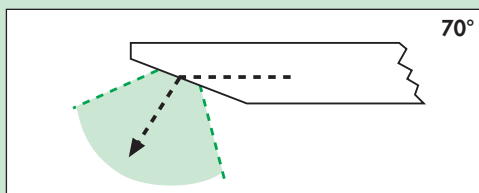

70°

412-20300

CYSTOLUX-Telescope 70°

- Working length: 300 mm
- Connector for Storz/Wolf/ACMI light guide