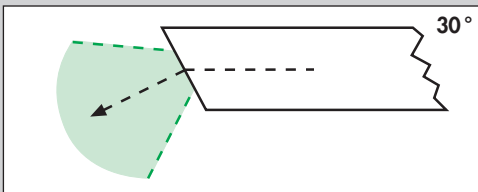

426-19600

Hystolux-Telescope 30°

- Wideangle
- Working length: 300 mm
- Connector for Storz/Wolf/ACMI light guide

Ø 2.9 mm