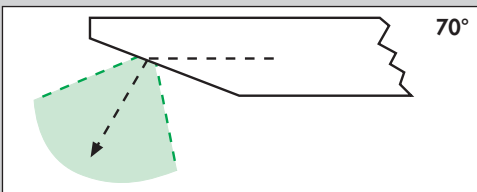

SINOLUX-Telescope 0°

- Working length: 175 mm
- Connector for Storz/Wolf/ACMI light guide

Ø 4.0 mm

461-19300

SINOLUX-Telescope 30°

- Working length: 175 mm
- Connector for Storz/Wolf/ACMI light guide

461-20300