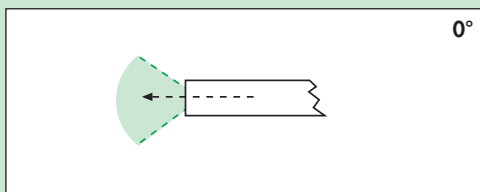

0°

412-28200

CYSTOLUX-Telescope 0°

- Working length: 180 mm
- Connector for Storz/Wolf/ACMI light guide

Ø 4.0 mm

Ø 2.9 mm

Ø 2.7 mm