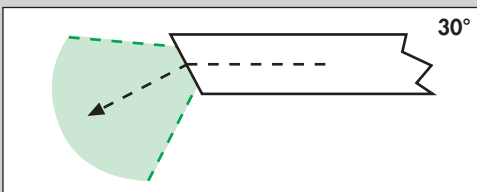

SINOLUX-Telescope 70°

- Working length: 175 mm
- Connector for Storz/Wolf/ACMI light guide

Ø 2.7 mm

461-28300

SINOLUX-Telescope 0°

- Working length: 180 mm
- Connector for Storz/Wolf/ACMI light guide

461-29300