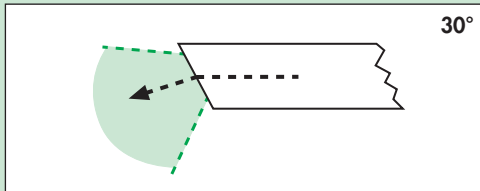

0°

412-18500

CYSTOLUX-Telescope 0°

- Working length: 300 mm
- Connector for Storz/Wolf/ACMI light guide

12°

412-21300

CYSTOLUX-Telescope 12°

- Working length: 300 mm
- Connector for Storz/Wolf/ACMI light guide