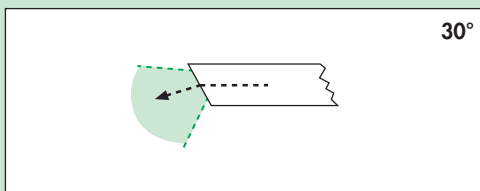

Not for Resectoscopes!

70°

412-20300

CYSTOLUX-Telescope 70°

- Working length: 300 mm
- Connector for Storz/Wolf/ACMI light guide

30°

412-29000

CYSTOLUX-Telescope 30°