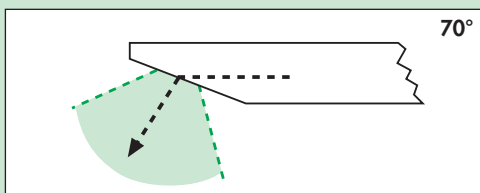

70°

412-20300

CYSTOLUX-Telescope 70°

- Working length: 300 mm
- Connector for Storz/Wolf/ACMI light guide