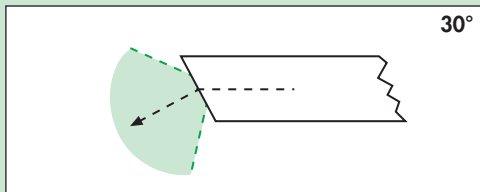

30°

412-19600

CYSTOLUX-Telescope 30° wideangle

- Working length: 300 mm
- Connector for Storz/Wolf/ACMI light guide

Not for Resectoscopes!