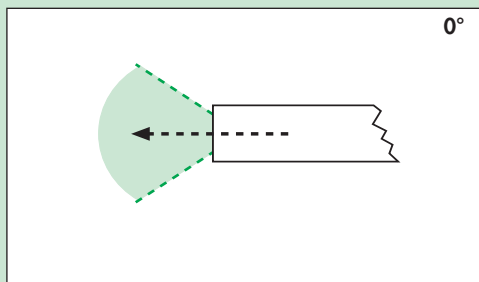

0°

429-67051

HD LAPALUX-Telescope 0°

- Working length: 300 mm
- Connector for Storz/Wolf/ACMI

429-67300

LAPALUX-Telescope 0°

- Working length: 300 mm
- Connector for Storz/Wolf/ACMI