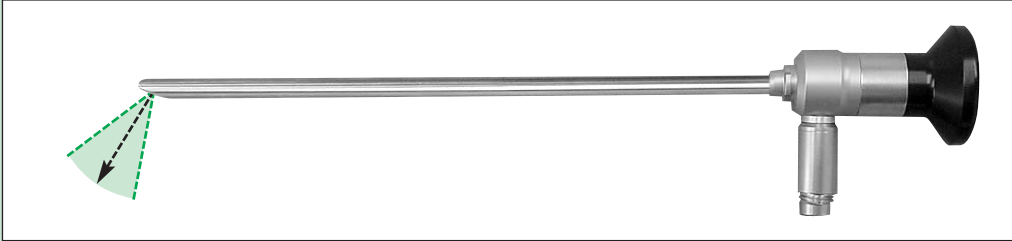

TELESCOPE FOR LARYNGO - PHARYNGOSCOPY

Product

Order-No.

Description

Ø 6.0 mm

463-20200

Telescope 70°

- Working length: 175 mm
- Connector for Storz/Wolf/ACMI light guide

MGB

MGB Endoskopische Geräte GmbH Berlin

Schwarzschildstrasse 6 · 12489 Berlin, Germany

Phone: +49-30-63 92 -70 10/-70 00

Fax: +49-30-63 92 -70 11

E-mail: sales@mgb-berlin.de

Internet: www.mgb-berlin.de

DELRUSEUROPE

Delrus Europe Kft.

Allee Corner Business Center

Corner Tower, 4th floor

Hungary, 1117 Budapest, Október 23. utca 8-10.

Tel.: +36 1 882-3579,

Fax: +36 1 882-3501

E-mail: delrus.e@delruseurope.com

Web: www.delruseurope.com