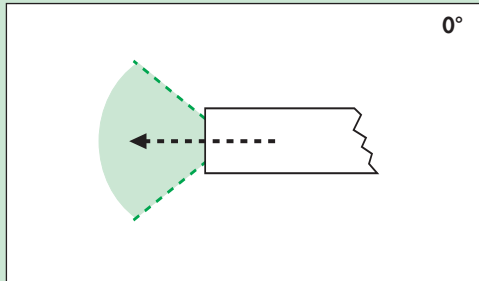

Ø 10.0 mm

LAPAROSCOPY

LAPALUX-TELESCOPES

Products

Order-No.

Description

0°

429-60050