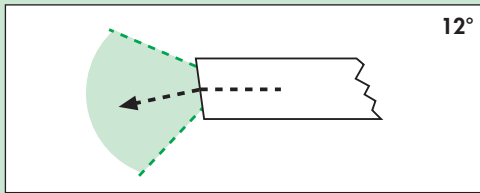

12°

412-21300

CYSTOLUX-Telescope 12°

- Working length: 300 mm
- Connector for Storz/Wolf/ACMI light guide