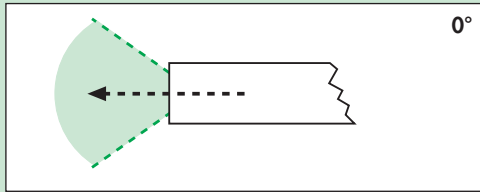

0°

412-18500

CYSTOLUX-Telescope 0°

- Working length: 300 mm
- Connector for Storz/Wolf/ACMI light guide

12°

412-21300

CYSTOLUX-Telescope 12°

- Working length: 300 mm
- Connector for Storz/Wolf/ACMI light guide