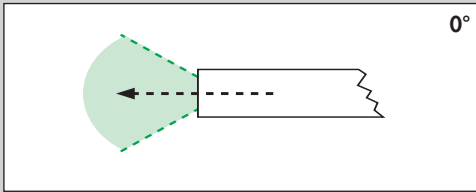

Ø 5.0 mm

LAPALUX-TELESCOPES

Products

Order-No.

Description

429-63000

LAPALUX-Telescope 0°

- Working length: 300 mm
- Connector for Storz/Wolf/ACMI