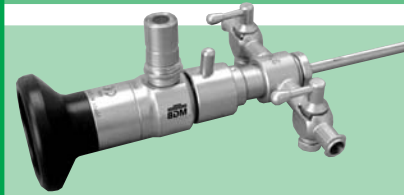

ARTHROSCOPY

ARTHROLUX - TELESCOPES

Product

Order-No.

Description

0°	455-18300	ARTHROLUX-Telescope 0° ■ Wideangle ■ Working length: 175 mm ■ Connector for Storz/Wolf/ACMI light guide cables
30°	455-19300	ARTHROLUX-Telescope 30° ■ Wideangle ■ Working length: 175 mm ■ Connector for Storz/Wolf/ACMI light guide cables
70°	455-19390	■ Connector for Stryker light guide cables
70°	455-20300	ARTHROLUX-Telescope 70° ■ Wideangle ■ Working length: 175 mm ■ Connector for Storz/Wolf/ACMI light guide cables
0°	455-28200	ARTHROLUX-Telescope 0° ■ Working length: 180 mm ■ Connector for Storz/Wolf/ACMI light guide cables
30°	455-29200	ARTHROLUX-Telescope 30° ■ Working length: 180 mm ■ Connector for Storz/Wolf/ACMI light guide cables
70°	455-25200	ARTHROLUX-Telescope 70° ■ Working length: 180 mm ■ Connector for Storz/Wolf/ACMI light guide cables
0°	455-26200	ARTHROLUX-Telescope 0° ■ Working length: 100 mm ■ Connector for Storz/Wolf/ACMI light guide cables
30°	455-27200	ARTHROLUX-Telescope 30° ■ Working length: 100 mm ■ Connector for Storz/Wolf/ACMI light guide cables

Ø 4.0 mm/175 mm

Ø 2.7 mm/180 mm

Ø 2.7 mm/100 mm