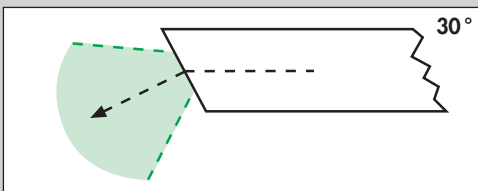

Ø 4.0 mm

426-19600

Hystolux-Telescope 30°

- Wideangle
- Working length: 300 mm
- Connector for Storz/Wolf/ACMI light guide

Ø 2.9 mm

426-29000

Hystolux-Telescope 30°

- Working length: 300 mm
- Connector for Storz/Wolf/ACMI light guide