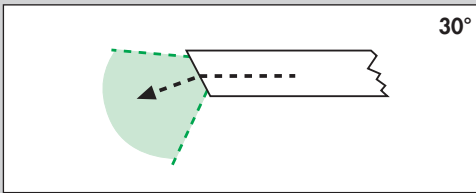

Ø 5.0 mm

LAPALUX-TELESCOPES

Products

Order-No.

Description

429-63000

LAPALUX-Telescope 0°

- Working length: 300 mm
- Connector for Storz/Wolf/ACMI