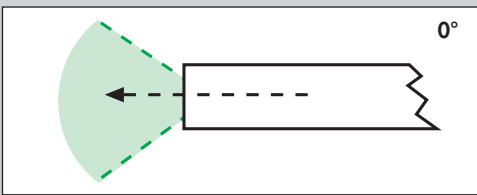

461-28300

SINOLUX-Telescope 0°

- Working length: 180 mm
- Connector for Storz/Wolf/ACMI light guide