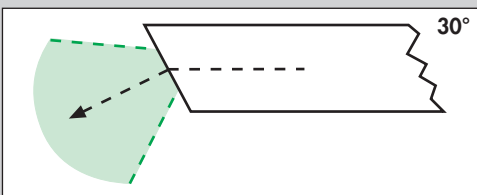

461-19300

SINOLUX-Telescope 30°

- Working length: 175 mm
- Connector for Storz/Wolf/ACMI light guide