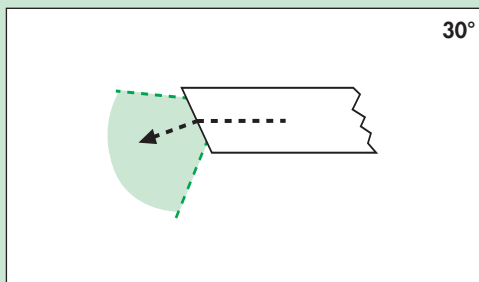

HD LAPALUX-Telescope 0°

- Working length: 300 mm
- Connector for Storz/Wolf/ACMI

429-60200

LAPALUX-Telescope 0°

- Working length: 300 mm
- Connector for Storz/Wolf/ACMI

429-60200 BA

- Working length: 510 mm