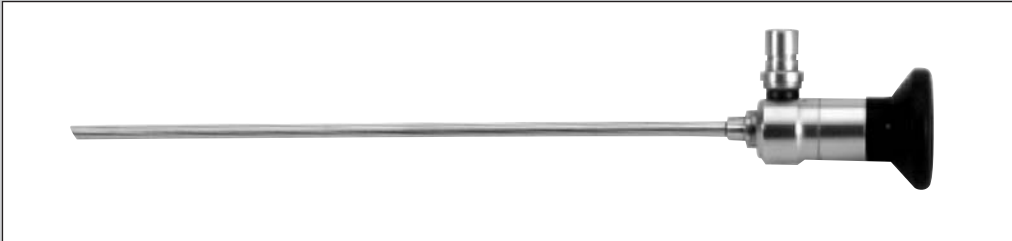

Ø 4.0 mm/175 mm

Ø 2.7 mm/180 mm

Ø 2.7 mm/100 mm

SINOLUX-TELESCOPES

Product

Order-No.

Description

461-18300

SINOLUX-Telescope 0°

- Working length: 175 mm
- Connector for Storz/Wolf/ACMI light guide

Ø 4.0 mm

461-19300

SINOLUX-Telescope 30°

- Working length: 175 mm
- Connector for Storz/Wolf/ACMI light guide

461-20300