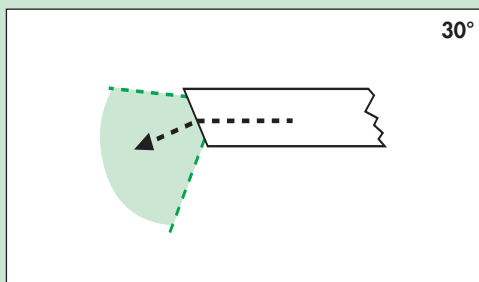

- Working length: 510 mm

0°

429-67051

HD LAPALUX-Telescope 0°

- Working length: 300 mm
- Connector for Storz/Wolf/ACMI

429-67300

LAPALUX-Telescope 0°

- Working length: 300 mm
- Connector for Storz/Wolf/ACMI